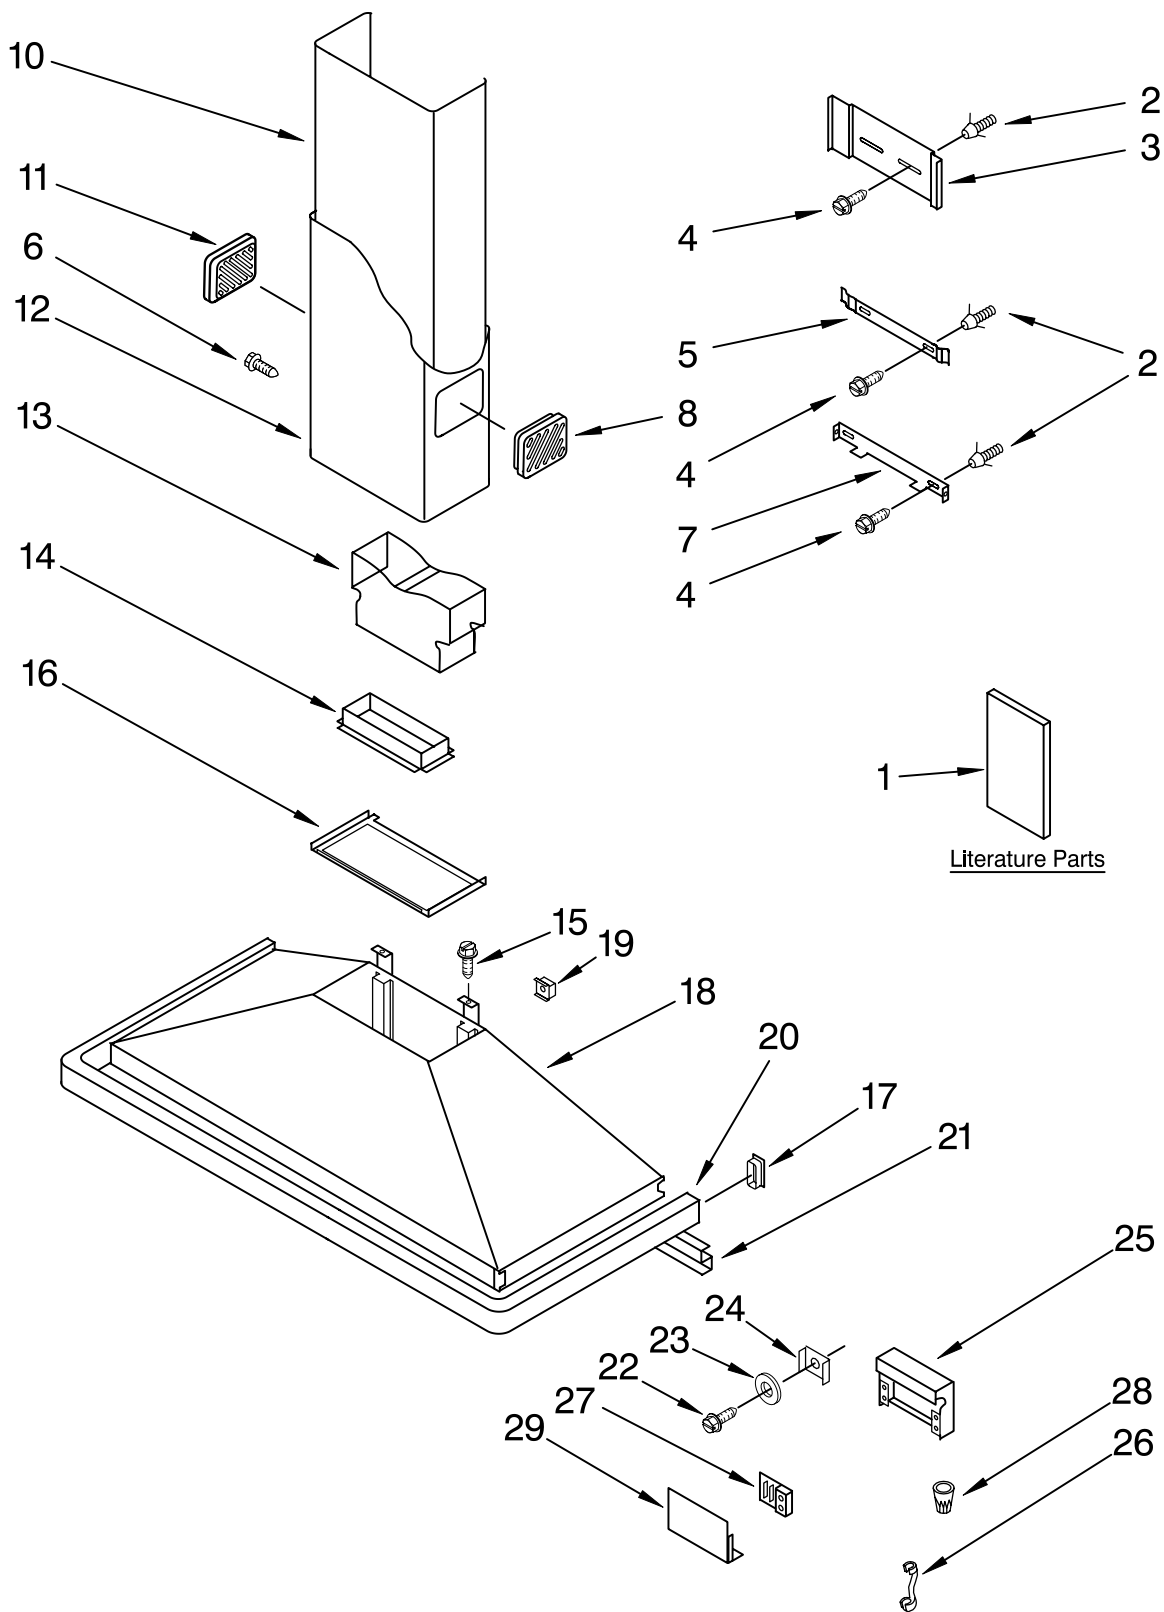

For Models: KWCU265HWH1, KWCU265HBT1, KWCU265HSS1
(White) (Biscuit) (Stainless)

FOR ORDERING INFORMATION REFER TO PARTS PRICE LIST

HOOD PARTS

For Models: KWCU265HWH1, KWCU265HBT1, KWCU265HSS1
(White) (Biscuit) (Stainless)

Illus. No.	Part No.	DESCRIPTION	Illus. No.	Part No.	DESCRIPTION	Illus. No.	Part No.	DESCRIPTION
1		Literature Parts	11		Air – Outlet (Left)	18		Hood
	9763386	Use & Care Guide		4360316	White Model		4360308	White Model
	4360296	Wiring Diagram		4360330	Stainless Model		4360327	Stainless Model
2	4360318	Plug		4360398	Biscuit Model	19	4360395	Biscuit Model
3	4360319	Bracket	12		Pipe Fitting (Ductless)	20	4360074	Nut
4	4360320	Screw		4360313	White Model		4360307	White Model
5	4360321	Bracket, Middle		4360328	Stainless Model		4360326	Stainless Model
6	4360315	Screw		4360371	Biscuit Model		4360394	Biscuit Model
7	4360322	Bracket, Wall			Pipe Fitting (Duct)	21	4360305	Support, Wiring
8		Air – Outlet (Right)		4360314	White Model	22	4360006	Screw
	4360323	White Model		4360329	Stainless Model	23	4360005	Washer
	4360332	Stainless Model		4360372	Biscuit Model	24	4360146	Guide, Ground
	4360400	Biscuit Model		4360312	Air Duct	25	4360304	Box, Distribution
10		Pipe, Fitting (Upper)	13	4360001	Damper	26	4360147	Strain Relief
	4360317	White Model	14	4360310	Screw	27	4360391	Control, Speed
	4360331	Stainless Model	15	4360309	Cover, Diffuser	28	4360211	Wire Nut
	4360373	Biscuit Model	16		End Cap	29	4360303	Cover, Box
			17	4360306	White Model			
				4360325	Stainless Model			
				4360393	Biscuit Model			